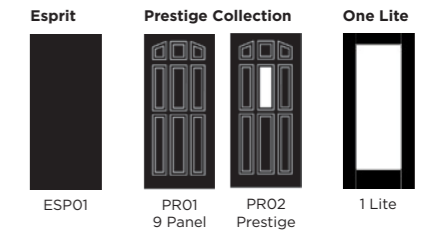

Full Door Range

a door for every home

Distinction Doors reserve the right to alter and remove door styles and specifications without prior notice.