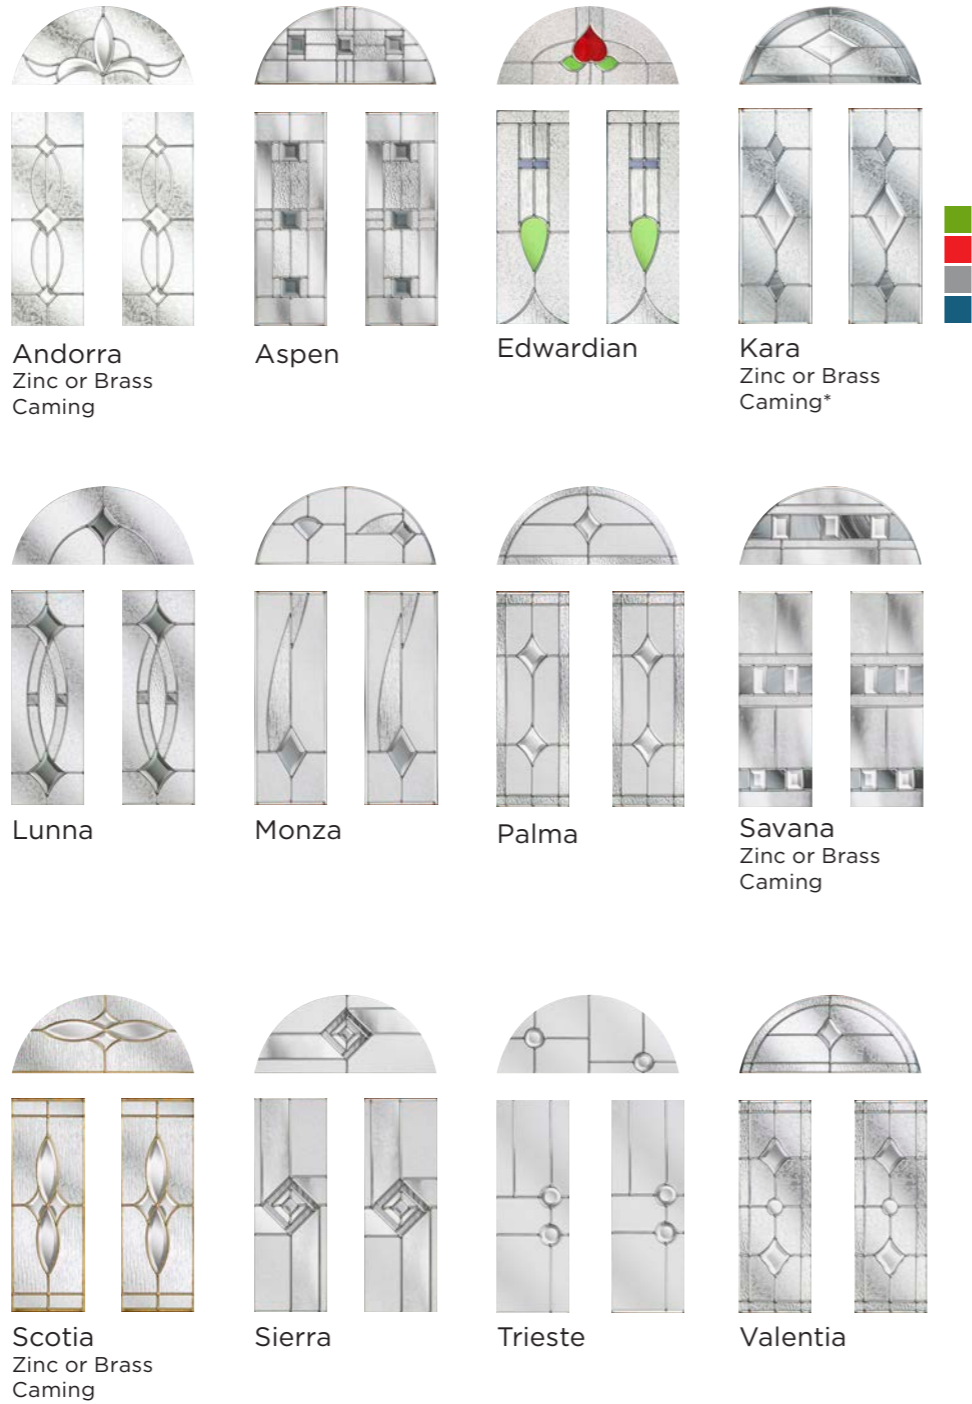

nxt-gen Eclat

Main image: Porcelain Blue with Palma glass.

New 2022 colour