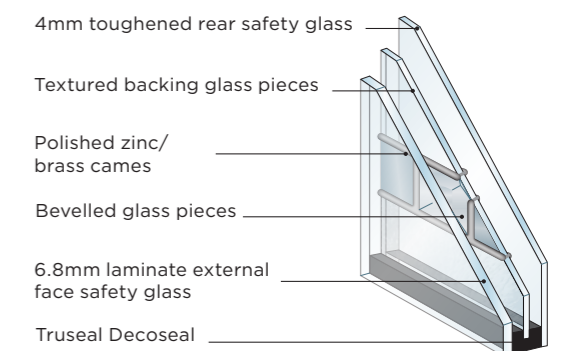

## Glass

Features and benefits:

- Decorative triple glazing
- The decorative centre pane is sealed within the unit therefore, it is protected from dust and weathering
- Easy to clean
- 6.8mm glass laminated as standard
- 50mm units available for 70mm doors
- Glass patterns may vary
- Slight bubbles, lines and surface imperfections are all characteristics of glass. They are not to be considered as defects as they add character to decorative glass.