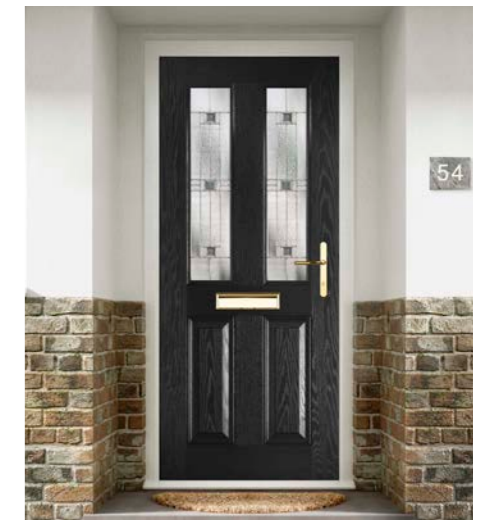

4 Panel 6 Panel Flush Cottage Esteem

Classical Classical Half Glazed Eclat Eclat Arch Elegance Arch

Elegance Craftsman RE05 REC05 REC25R  
Left and centre available

ESC07R Left and Cottage style available  
ESC09C Left, right and Cottage style available  
ESC12C Left, right and Cottage style available  
ESC19 Cottage style available  
ESC22 Cottage style available