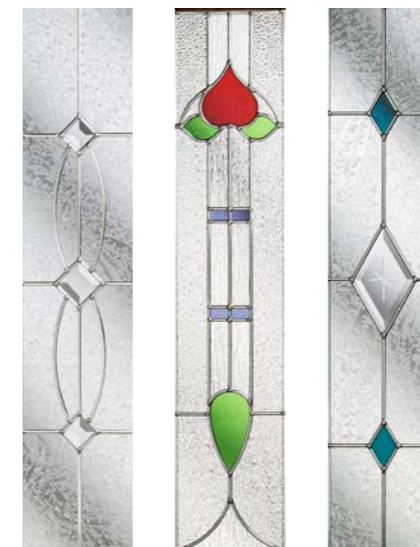

Andorra

Edwardian

Kara
Blue