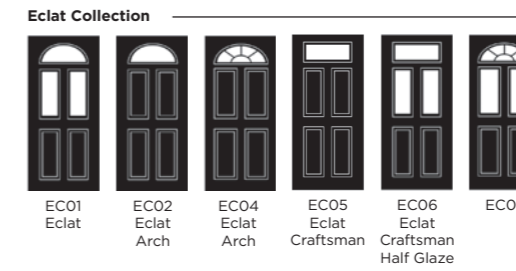

Full Door Range

a door for every home

Distinction Doors reserve the right to alter and remove door styles and specifications without prior notice.