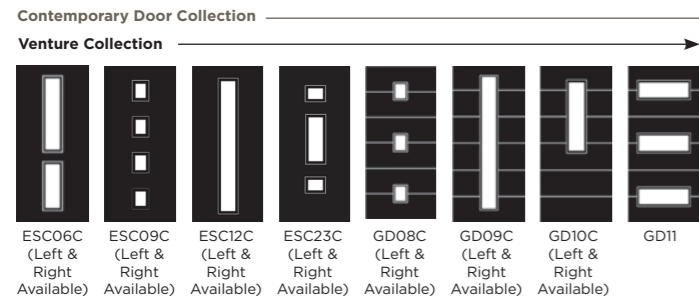

Full Door Range

a door for every home

Distinction Doors reserve the right to alter and remove door styles and specifications without prior notice.