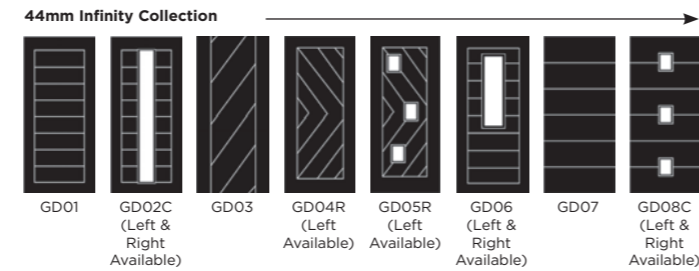

Full Door Range

a door for every home

Distinction Doors reserve the right to alter and remove door styles and specifications without prior notice.