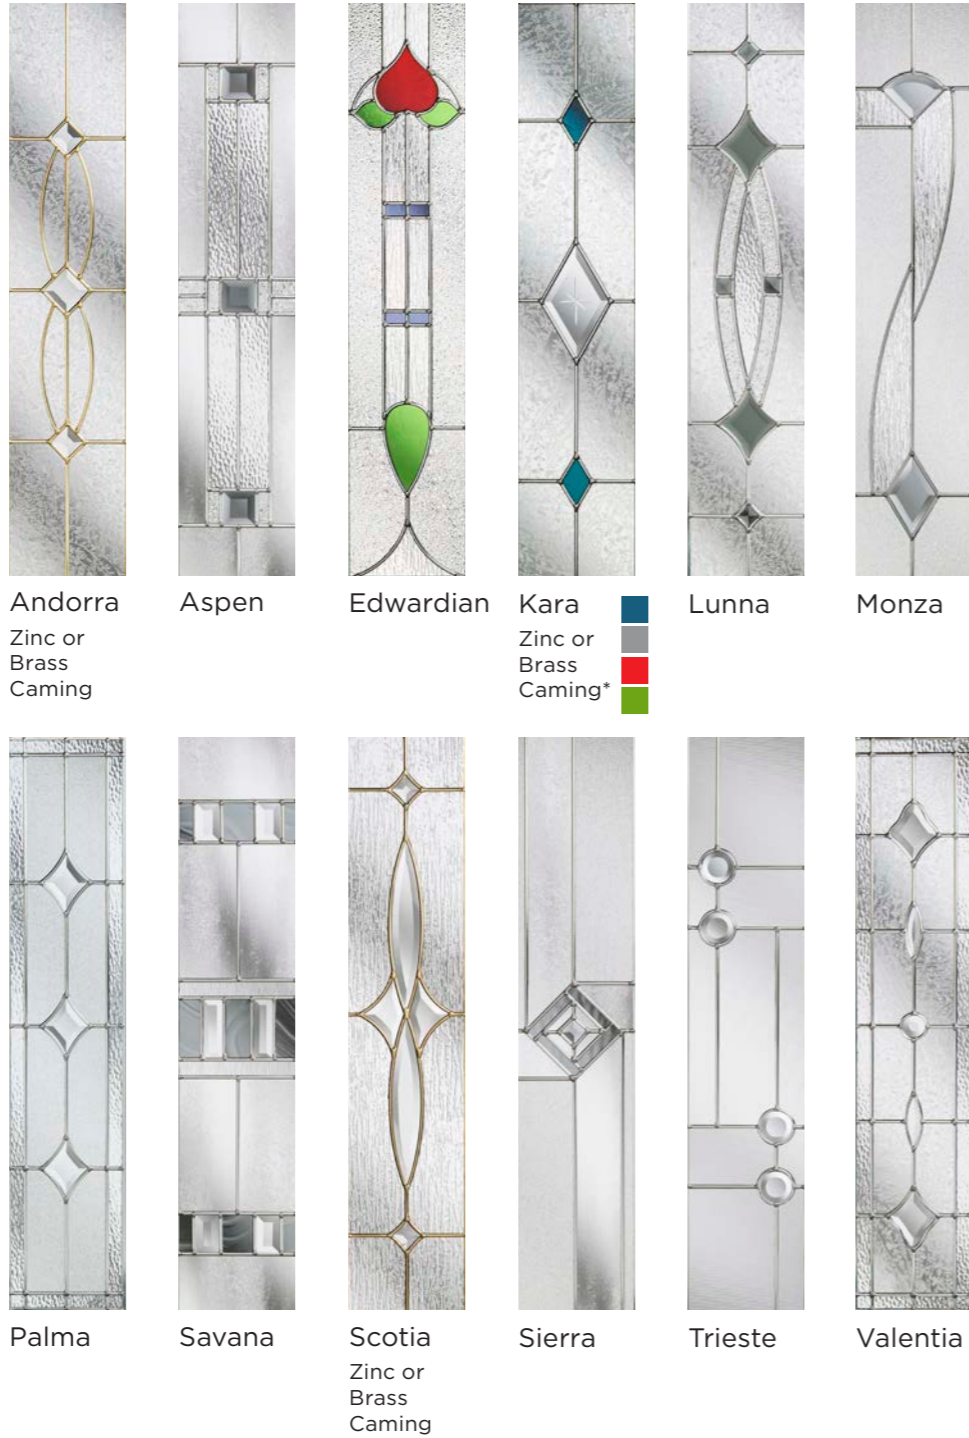

You can choose a colour for both inside and out, and they don't need to match.

Please note, Standard White, Black, Blue, Green, Red, Rosewood, Gold Oak, Premium Distinction Anthracite Grey and Premium Chartwell are colours available from stock (see colour guide on page 68).

## Enhance your entrance...

Personalise the front of your home with a doormat. Welcome your guests and keep your floors clean!

# nxt-gen Esteem

Main image: Distinction Anthracite Grey with Kara Brass glass.

Alternative designs from the Signature Collection:

Esteem Arch   Esteem Brow

most popular style