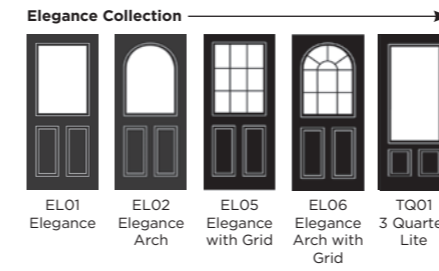

Full Door Range

a door for every home

Distinction Doors reserve the right to alter and remove door styles and specifications without prior notice.