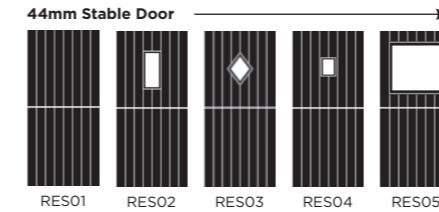

Full Door Range

a door for every home

Distinction Doors reserve the right to alter and remove door styles and specifications without prior notice.