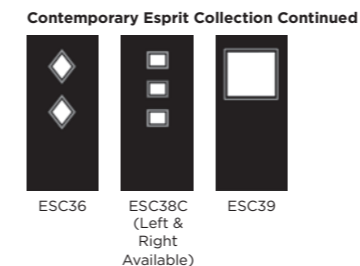

Full Door Range

a door for every home

Distinction Doors reserve the right to alter and remove door styles and specifications without prior notice.